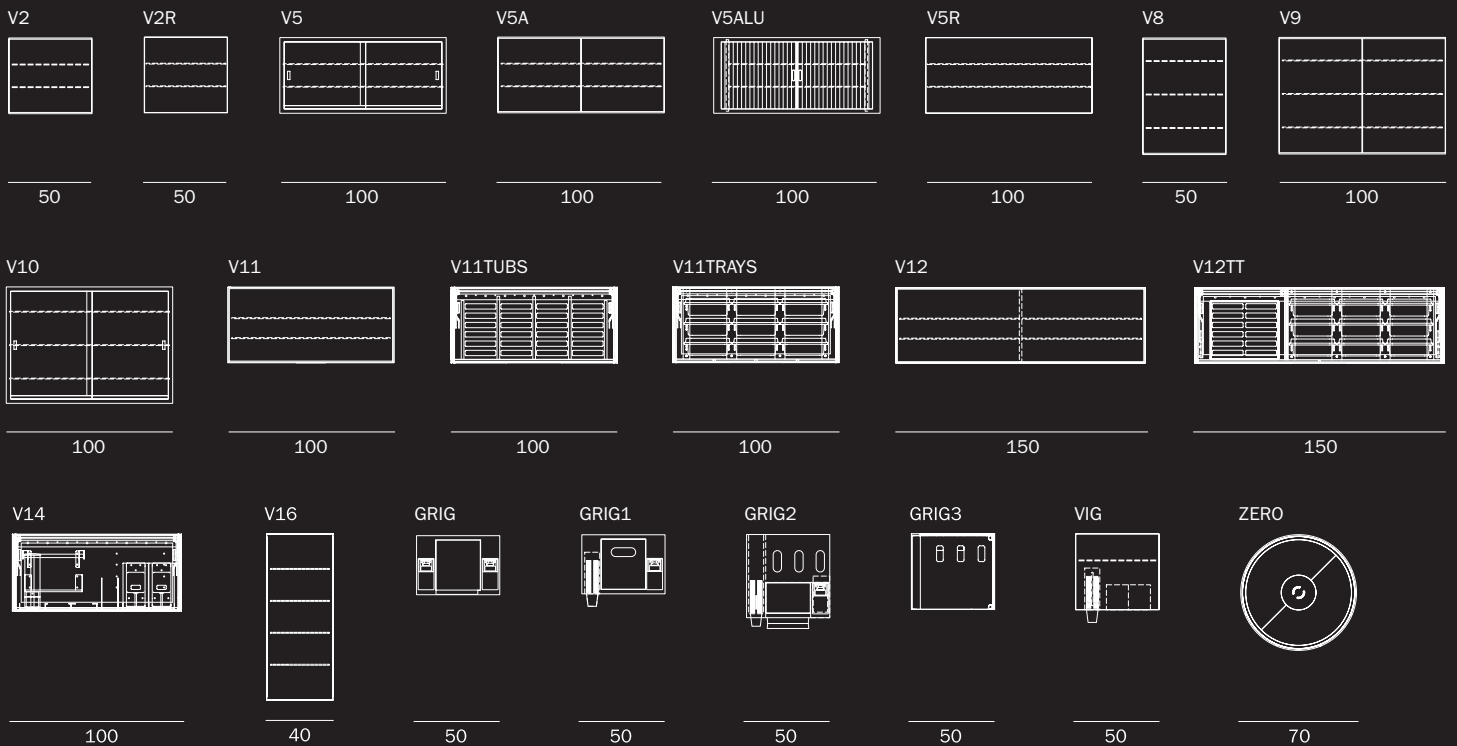

Drawers

- 1 handles with velour chrome finishing (standard)
- 2 mechanical push (X108ME)
- 3 electro-mechanical push (X108P)

1/2/3/4/5 Semitransparent and resistant trays. Supplied as a standard, either smooth or with compartments, they have rounded corners, which make them easier to clean

Epta / trays and drawers

"Pure even in its substance..."

Everything in Epta is designed to ensure perfect hygiene.

- 1 A brush under every drawer and rubber stops make them close silently whilst protecting them from dust
- 2 The absence of sideguards makes cleaning easier and handling the trays more practical
- 3 Trays can be removed and repositioned easily

Epta / modules

storage cabinets

PC cabinets

corner cabinets

mobile cabinets

cabinets for sink

wall cabinets and dispenser units

Epta / specifications and customisations