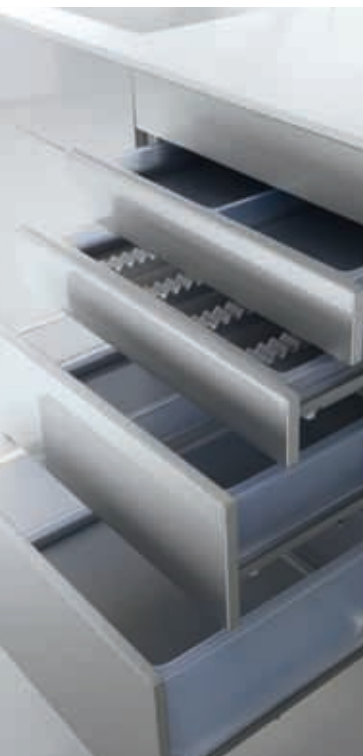

Drawers

- 1 handles with velour chrome finishing (standard)
- 2 mechanical push (X108ME)
- 3 electro-mechanical push (X108P)

1/2/3/4/5 Semitransparent and resistant trays. Supplied as a standard, either smooth or with compartments, they have rounded corners, which make them easier to clean

Epta / trays and drawers

"Pure even in its substance..."

Everything in Epta is designed to ensure perfect hygiene.

- 1 A brush under every drawer and rubber stops make them close silently whilst protecting them from dust
- 2 The absence of sideguards makes cleaning easier and handling the trays more practical
- 3 Trays can be removed and repositioned easily