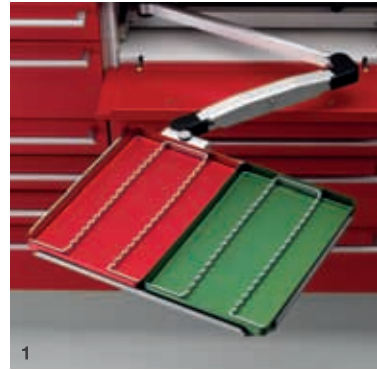

Epta / accessories