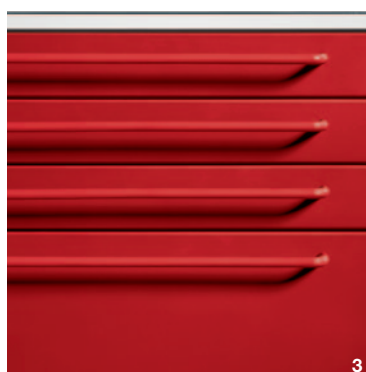

Ecco! / options