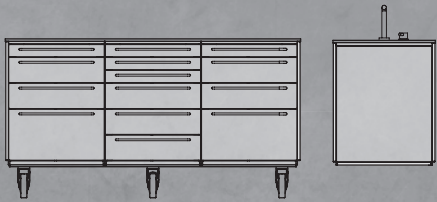

CABINET COMBINATIONS

ECCO03