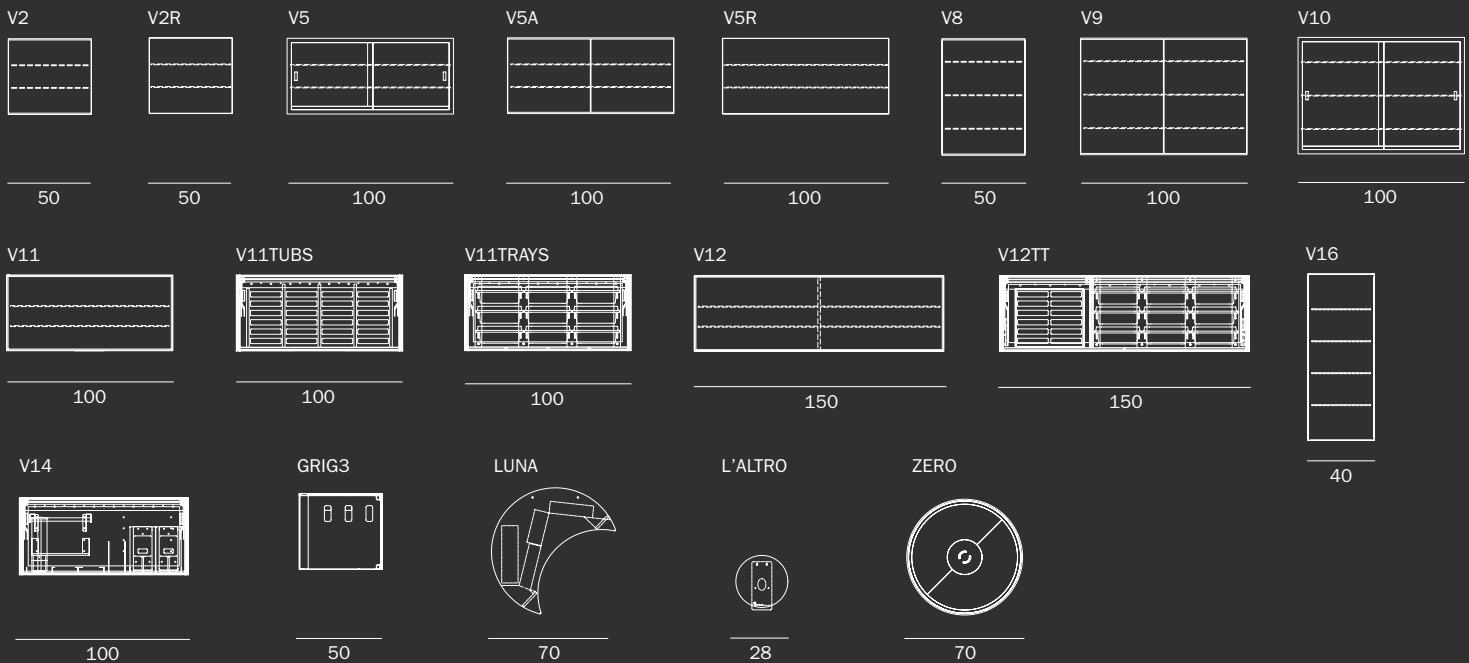

mobile cabinets

cabinets for sink

sterilization

wall cabinets and dispenser units

Ecco! / awesome standard

FRAME

- white WA005
- green seals

DRAWERS