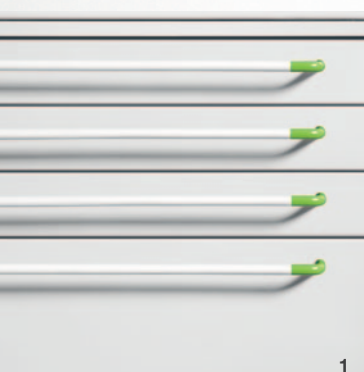

Ecco! / options