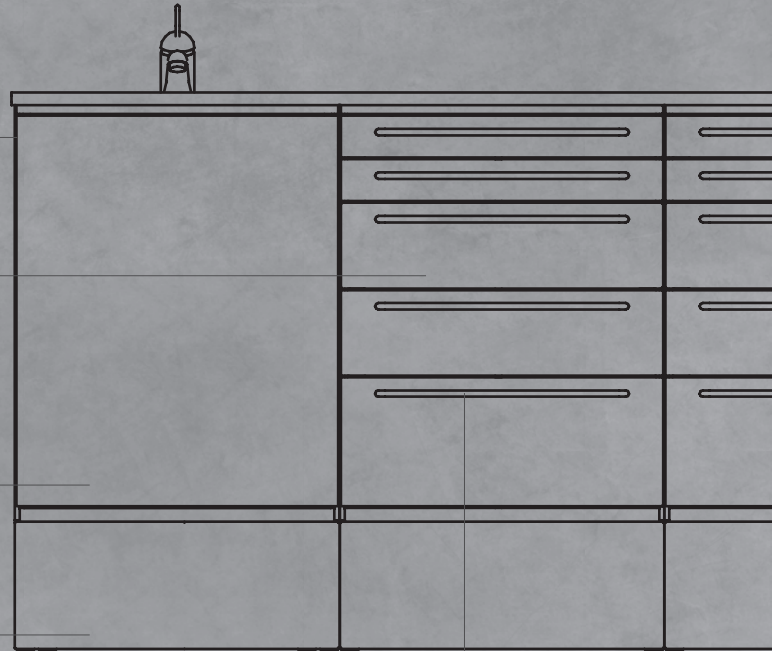

- soft closing system
- dimensions: from T1 to T5
- green drawer inserts on T1

FRONTS

- white WA005
- grey mat WA7021

PLINTH

- white WA005

HANDELS

- white WA005 on WA005 fronts
- grey mat WA7021 on WA7021 fronts
- nickel mat finishing
- green tag: applied to the WA005 and WA7021 handles of one side module